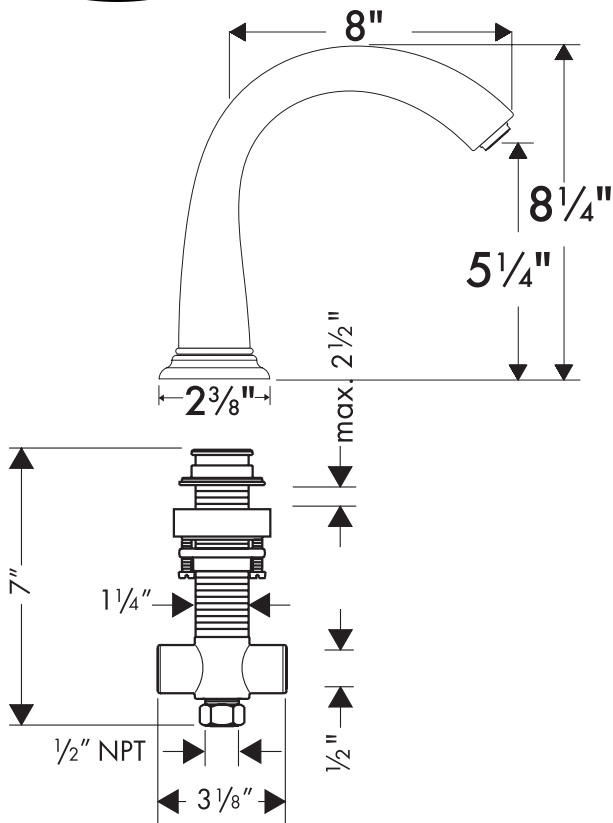

## Product Features

- Deck mounted
- For use with ThermoBalance II deck valve
- Includes rough with 1/2" Female inlet

## Available Finishes

Chrome	06448000
Oil Rubbed Bronze	06448620
Brushed Nickel	06448820
Polished Nickel	06448830

The measurements shown are for reference only.

Products and specifications shown are subject to change without notice.

Specification sheet revised 1/2008